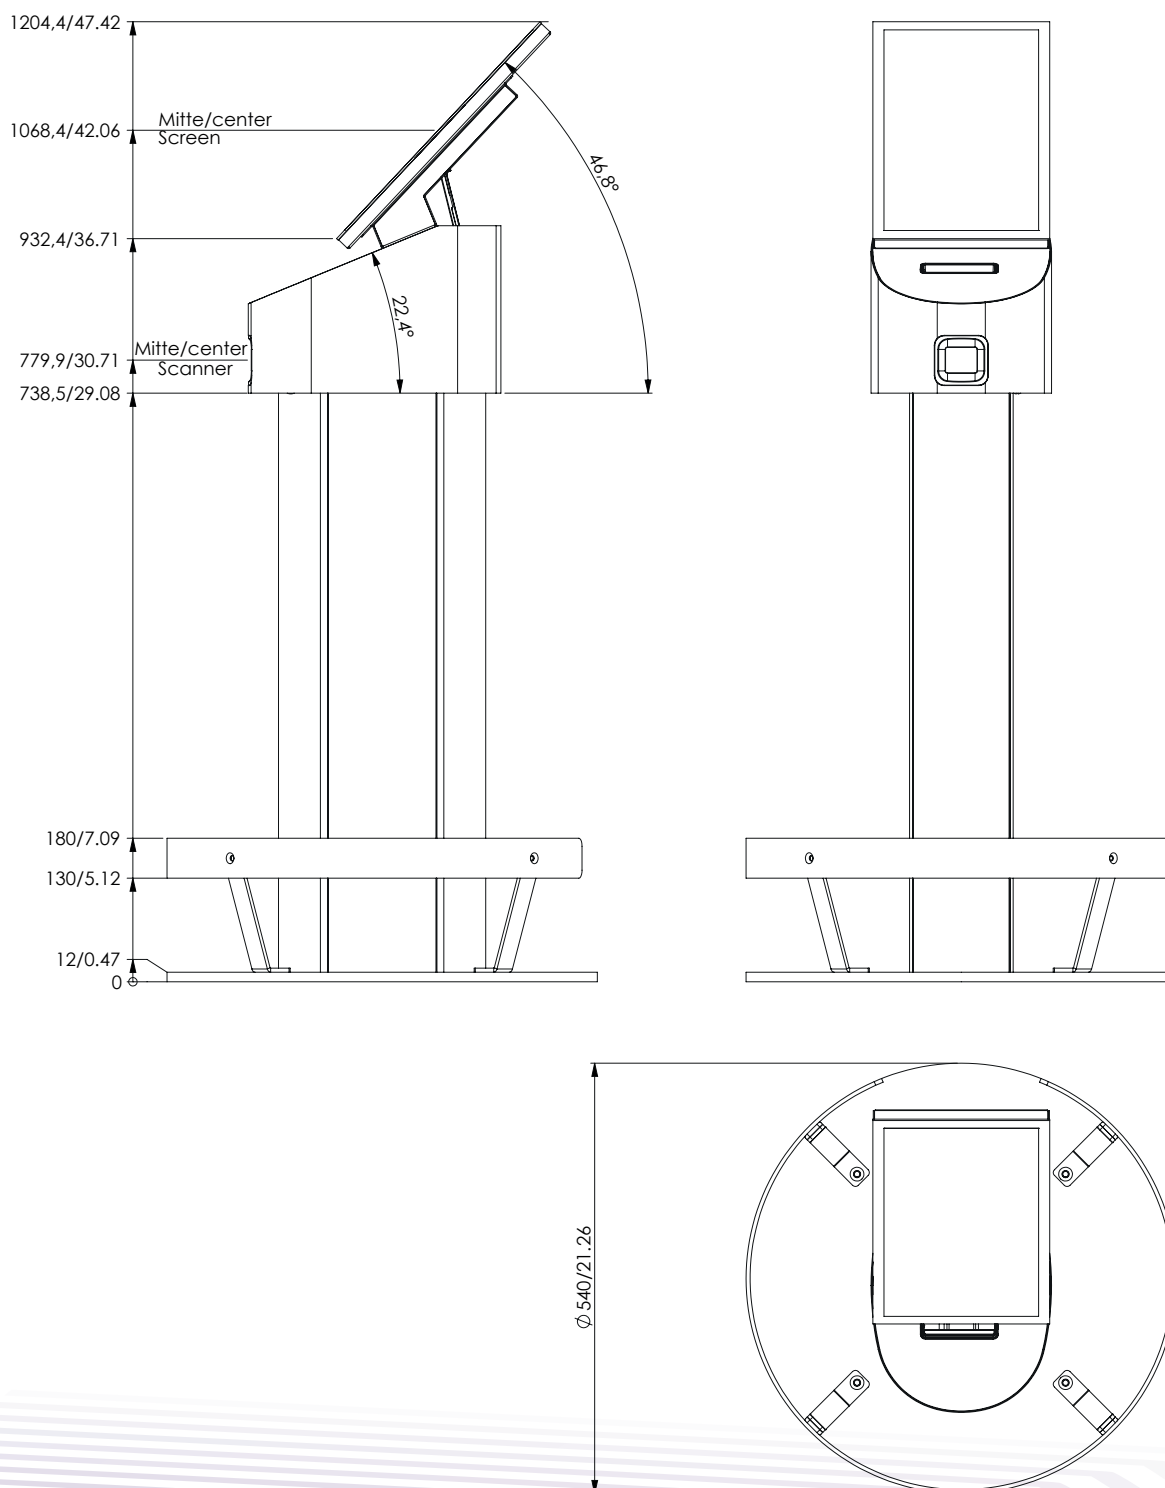

polytouch® 15.6"

HIGHLIGHTS

- Slim design
- Minimal footprint perfect for Retail
- Projected Capacitive Touch (PCT)
- 10 touches
- Full HD Display (1920 x 1080)

OVERVIEW

DISPLAY/TOUCH

Screen size	39.6 cm (15.6")
Resolution	1920 x 1080 (Full HD)
Brightness	500 cd/m ²
Contrast	1000 : 1
View angle	178° h/v
Connector	HDMI, VGA

polytouch® 15.6"

OVERVIEW

CHASSIS	Material	Stainless steel, powder coated
	Dimensions (W x D x H)	54 x 54 x 120 cm/21.26 x 21.26 x 47.42 inch
	Weight	Approx. 45 kg
	Mounting	Pedestal
PEDESTAL	Material	Steel and aluminium, powder coated
	Weight	TBD
	Mounting	Standalone
	Version	Pedestal with bumper
	Colour pedestal	Any RAL colour
COMPONENTS	Scanner/Imager	Honeywell white LED
	Printer	Epson TM 88 V
CERTIFICATIONS	CE, further certifications on request	

ds_polytouch_15-6 · 18.05.21 · specification is subject to change

Pictures show sample configurations, real product may vary.

polytouch® 15.6"

Dimensions (in mm/inch)

ds_polytouch_15-6 · 18.05.21 · specification is subject to change

Pictures show sample configurations, real product may vary.