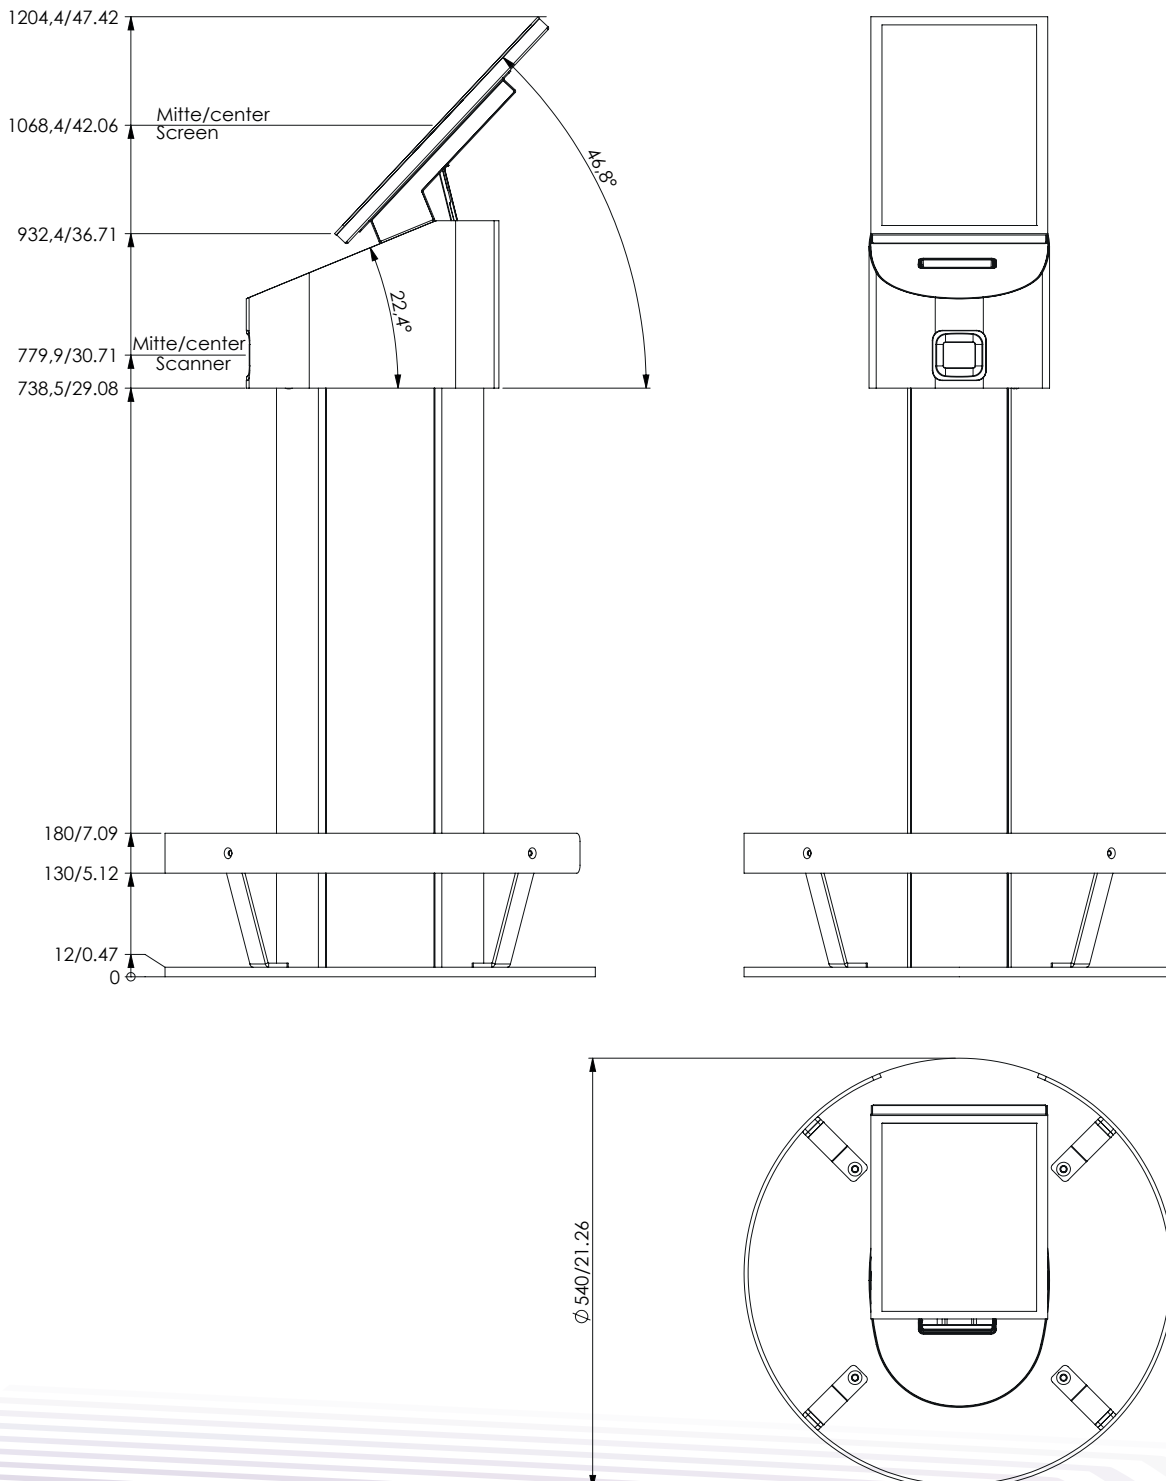

Polytouch® PE1000 15.6"

HIGHLIGHTS

- Slim design
- Minimal footprint perfect for Retail
- Projected Capacitive Touch (PCT)
- 10 touches
- Full HD Display (1920 x 1080)

OVERVIEW

DISPLAY/TOUCH

Screen size	39.6 cm (15.6")
Resolution	1920 x 1080 (Full HD)
Brightness	500 cd/m ²
Contrast	1000 : 1
View angle	178° h/v
Connector	HDMI, VGA

Polytouch® PE1000 15.6"

OVERVIEW

CHASSIS	Material	Stainless steel, powder coated
	Dimensions (W x D x H)	54 x 54 x 120 cm/21.26 x 21.26 x 47.42 inch
	Weight	Approx. 45 kg
	Mounting	Pedestal
PEDESTAL	Material	Steel and aluminium, powder coated
	Weight	TBD
	Mounting	Standalone
	Version	Pedestal with bumper
	Colour pedestal	Any RAL colour
COMPONENTS	Scanner/Imager	Honeywell white LED
	Printer	Epson TM 88 V
CERTIFICATIONS	CE, further certifications on request	

ds_POLYTOUCH_PE1000_15-6 · 13.01.22 · specification is subject to change

Pictures show sample configurations, real product may vary.

Polytouch® PE1000 15.6"

Dimensions (in mm/inch)

ds_POLYTOUCH_PE1000_15-6 · 13.01.22 · specification is subject to change